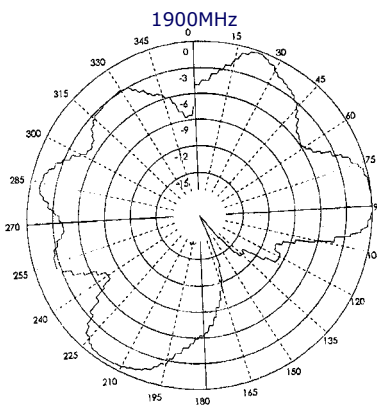

## Dualband 800/1900MHz Flexi-blade Antenna

### Electrical Data

<b>Frequency Range (MHz)</b>	AMPS: 820 - 880 PCS: 1850 - 1990
<b>VSWR</b>	< 1.5:1
<b>Gain: Isotropic</b>	2dBi
<b>Compared with 1/4 wave</b>	0dB
<b>Polarisation</b>	Vertical

### Mechanical Data

<b>Dimensions (mm)</b>	<b>Length</b>	60
	<b>Width</b>	9
	<b>Thickness</b>	1.6
<b>Termination</b>	SMB Plug	
<b>Weight (g)</b>		
<b>Operating Temp (°C)</b>	-40° / +80°C	
<b>Colour</b>	Black	
<b>Material</b>	Engineered Plastic	