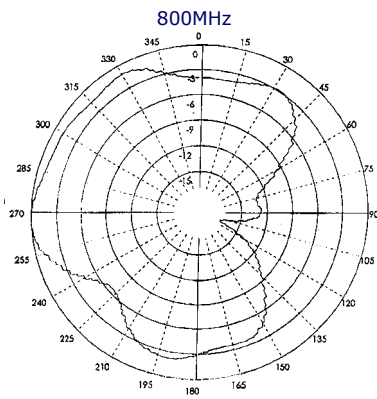

## Dualband 800/1900MHz Flexi-blade Antenna

### Electrical Data

<b>Frequency Range (MHz)</b>	AMPS: 820 - 880 PCS: 1850 - 1990
<b>VSWR</b>	< 1.5:1
<b>Gain: Isotropic</b>	2dBi
<b>Compared with 1/4 wave</b>	0dB
<b>Polarisation</b>	Vertical

### Mechanical Data

<b>Dimensions (mm)</b>	<b>Length</b>	60
	<b>Width</b>	9
	<b>Thickness</b>	1.6
<b>Termination</b>	SMB Plug	
<b>Weight (g)</b>		
<b>Operating Temp (°C)</b>	-40° / +80°C	
<b>Colour</b>	Black	
<b>Material</b>	Engineered Plastic	