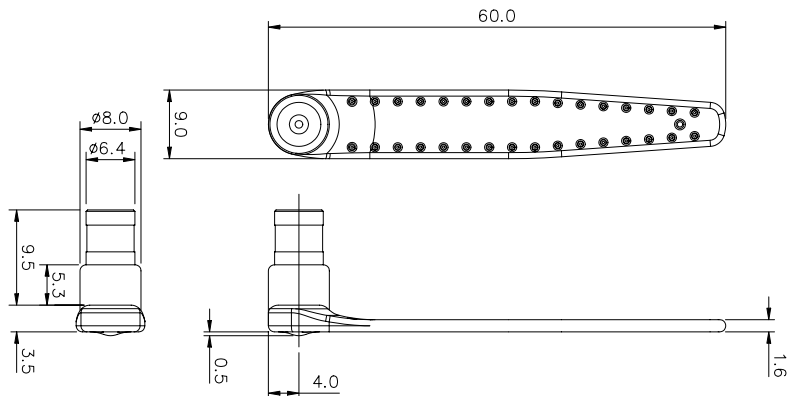

### Electrical Data

<b>Frequency Range (MHz)</b>	AMPS: 820 - 880 PCS: 1850 - 1990
<b>VSWR</b>	< 1.5:1
<b>Gain: Isotropic</b>	2dBi
<b>Compared with 1/4 wave</b>	0dB
<b>Polarisation</b>	Vertical

### Mechanical Data

<b>Dimensions (mm)</b>	<b>Length</b>	60
	<b>Width</b>	9
	<b>Thickness</b>	1.6
<b>Termination</b>	SMB Plug	
<b>Weight (g)</b>		
<b>Operating Temp (°C)</b>	-40° / +80°C	
<b>Colour</b>	Black	
<b>Material</b>	Engineered Plastic	