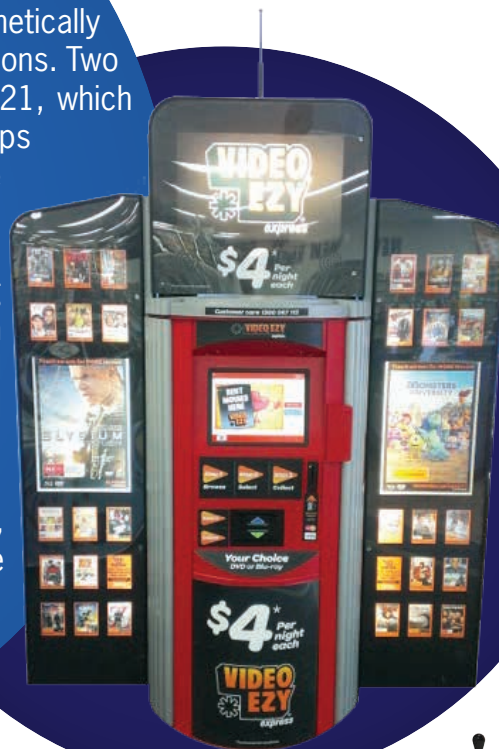

Video Ezy approached Panorama requiring a small robust magnetic base antenna for a vending machine solution that could cover all the local cellular frequencies.

The MAR antenna solution was chosen because of its aesthetically pleasing appearance, small foot print and multi-band whip options. Two whips were used for this project the ASF-BADEP3G & AS-9G-21, which fit interchangeably on the magnetic MAR base. The two whips vary in length and dB gain. This provided the customer with the necessary deployment flexibility needed.

With such a flexible solution each of the 500 plus M2M vending machine solutions can be customised depending on location with the most suitable antenna combination providing a technical advantage and a significant cost saving over a one size fits all approach.

Video Ezy is Australia's premier entertainment outlet, providing DVDs, games, and music for hire and purchase throughout Australia. With self service kiosks as far as Sale in Victoria, Video Ezy may well be the furthest deployment from our head offices in London, England.